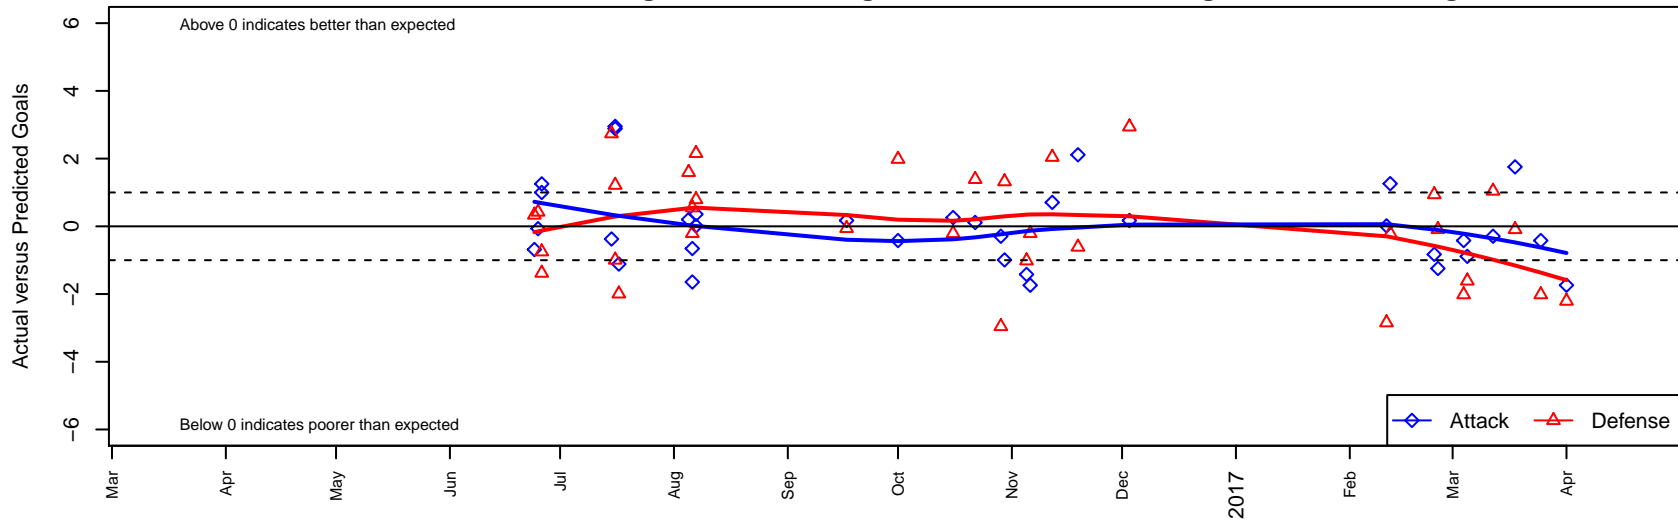

Three Rivers SC Black G04

Three Rivers SC
 Pasco, WA
 G04 total strength=1077
 attack=4.19 defense=1.63
 fall league = RCL G04 Div 2
 spr league = Win RCL G04 Div 2
 notes= Bader 2016

alt names used:
 3RSC Black G04
 3RSC G04 Black-Bader
 3rsc G2004 Black
 3RSC G04 Black Bader
 3rsc G2004 Black
 3rsc G2004 Black

Venues played:
 2016 Clash At the Border Div 1 Gold/Silver U13
 2016 Beaverton Cup GU13 Silver
 2016 Mt Hood Challenge U13 Premier
 2016 RCL G04 Div 2
 2016 Win RCL G04 Div 2
 2016 WYS Presidents Cup G04 Division 1

Three Rivers SC Black G04
 Dots are actual minus expected GF (blue circles) and GA (red triangles).
 Blue line is smoothed change in attack strength. Red is smoothed change in defense strength.

**attack and defense variance (black dot)
relative to other teams
and top 10 in region**