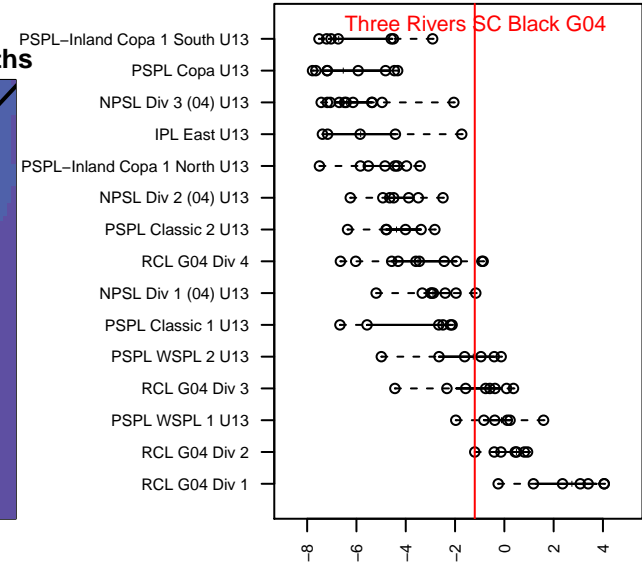

**attack and defense rating
relative to others at age
and all opponents in last 13 months**